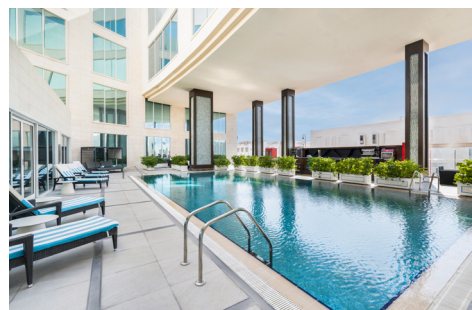

At a Glance

- 139 Guest rooms and suites
- 5 Meeting rooms
- 73 Complimentary parking lots
- 5 Restaurants and bars
- Walking distance to Mirqab Mall
- Walking distance to Joaan metro station - Gold line
- Modern Fitness centre
- Outdoor swimming pool
- Business centre open 24/7

Outdoor Pool

Have a relaxing day or refresh after a busy day at work in the outdoor pool.

BLU TERRACE POOL BAR

Discover your urban oasis at Blu Terrace, a rooftop pool bar & restaurant. Spend your evenings indulging in fun, relaxation with quality service. Dive into a modern culinary experience paired with signature shishas, live football screening and music.